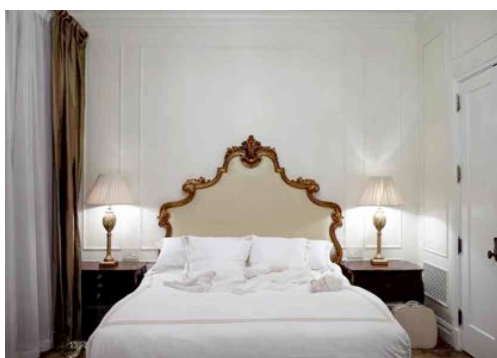

ROOM 21, 2011

70 x 100cm, edition of 3
£4,000 + frame + VAT
No 3/3 = £6,000 + frame + VAT

50 x 70cm, edition of 9
£2,000 + frame + VAT
No 9/9 = £4,000 + frame + VAT

20 x 28cm, edition of 15
£900 + frame + VAT
No 15/15 = £1,500 + frame + VAT