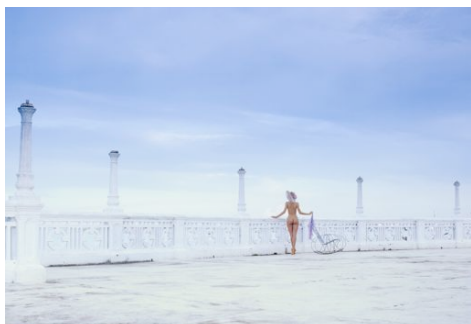

**ANN TURKEL, NASSAU,
BAHAMAS, 1970**

24" x 20" digital bromide print

Edition of 50

£1,000 + frame + VAT = £1,440

15

**YACHT CLUB, CIENFUEGOS,
CUBA, 1993**

20" x 24" C type print

Edition of 50

£1,000 + frame + VAT = £1,440

16