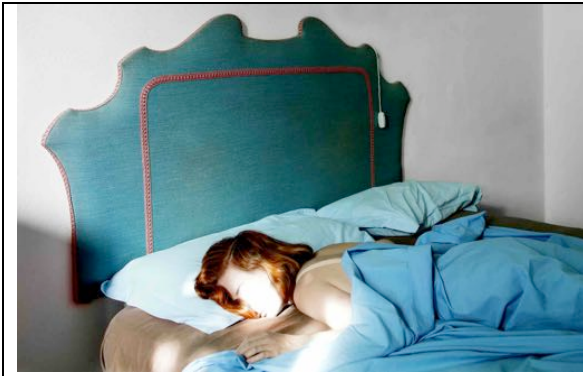

The Woman Who Never Existed by Anja Niemi

THE WOMAN WITH NO FACE, 2016

50 x 77cm C type print
Edition of 9 + A/P
£1,300 + frame @ £350 + tax
No 9/9 = £2,600
A/P = Price on request

20 x 31cm C type print
Edition of 12 + A/P
£900 + frame @ £250 + tax
No 12/12 = £1,800
A/P = Price on request